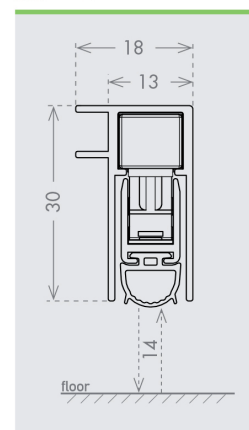

330 430 530 630 730 830 930 1030 1130
1230 1330 1430 1530 1630 1730 1830 mm

plunger type

application

size 18x30 mm

seals

fixing type

closing plug included

door blocker included